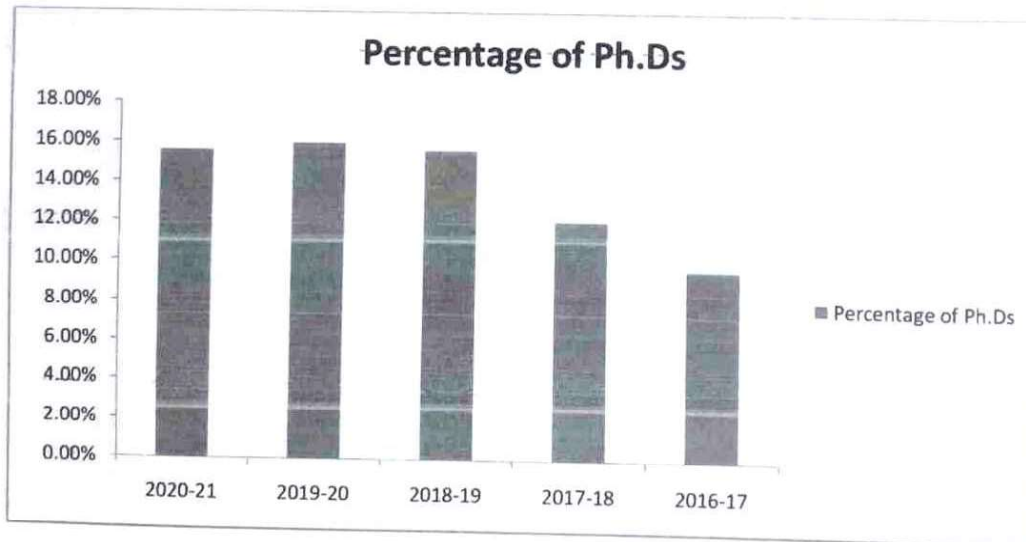

Viswambhara Educational Society
VAAGDEVI PHARMACY COLLEGE

Approved by AICTE, PCI-New Delhi & Affiliated to JNTUH
P.O.BOLLIKUNTA, WARANGAL-506 005(Telangana State)

2.4.2 Average percentage of full time teachers with Ph.D. / D.M. / M.Ch. / D.N.B Superspeciality / D.Sc. / D.Litt. during the last five years (consider only highest degree for count)

Year	2020-21	2019-20	2018-19	2017-18	2016-17
Number of Ph.Ds	07	07	07	06	05
Total no of Teachers	45	44	45	50	52
Percentage of Ph.Ds	15.55%	15.90%	15.55%	12%	9.6%

Average percentage of fulltime teachers with Ph.D- 13.72%

Principal
Vaagdevi Pharmacy College
Bollikunta, Warangal - 506 005